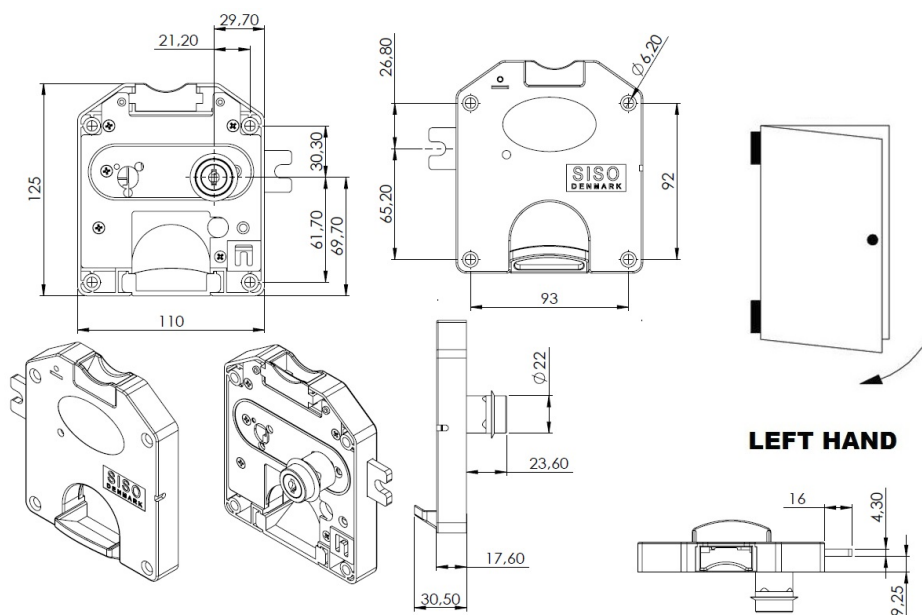

PRODUCT SHEET

Description:

Coin Lock F/1 Leva,W/MIC System #01,CPL, LH,Snake SISO Metal Keys, Black Plastic Body, Coin Entrance & Exit All Blue, Plastic, W/SISO Logo on Lock Body, w/Chrome Plated Rosette

Item number:

14.60.245-1

Units	Box	Carton	HS Code	Barcode
Pcs.	6	48	8301300000	
				5704866463652

SISO A/S

Mileparken 11
DK-2740 Skovlunde
Denmark
VAT: DK 24786013

Phone +45 45 830 900

www.siso.dk
siso@siso.dk